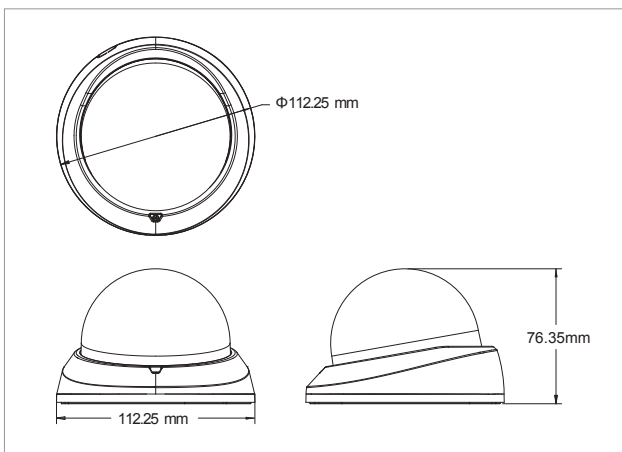

Specifications

Camera General Information

Image Sensor	1/3" 2MP progressive scan CMOS sensor
Minimum Illumination	B/W 0 lux/Color 0.1 lux
Lens	Varifocal (3-10mm, F1.3)
Field of View	Horizontal: 26.4°~79.5° Vertical: 15.7°~43.6° Diagonal: 31.8°~93.1°
Iris Type	DC-iris
Day and Night	YES
IR Distance	Effective up to 15 meter
IR Wavelength	850nm (15 pcs Φ5.0 IR-LED)
IR Control	Smart IR
ICR	YES
WDR	YES (DWDR)
Image Enhance	Brightness, Contrast, Saturation, Sharpness, Backlight compensation, Mirror, Flip, Day/Night, Anti-flicker

Video

Video Compression	H.264/M-JPEG
Video Streaming	Triple streaming H.264 Stream 1/H.264 Stream2/MJPEG Stream 3
Video Resolution	1920x1080 to 320x240
Video Quality	VBR/CBR
Frame Rate	1920x1080 @30 fps 1280x720 @30 fps 720x576 @30 fps 720x480 @30 fps 640x480 @30 fps 320x240 @30 fps

Audio

Audio Streaming	N/A
Audio Compression	N/A
Audio Input	N/A
Audio Output	N/A

Dimension Drawing

Network

Interface	10/100/1000 Mbps Ethernet, RJ-45
Supported Protocols	HTTP, TCP/IP, UDP, RTP, RTSP, FTP, SMTP, DHCP, DNS, DDNS, NTP, uPnP, ONVIF, IPv4/v6
Browser	Internet Explorer (support up to IE 10), Chrome, Firefox, Safari
Security	Multi-level passwords /HTTP encryption

I/O Connector

Audio in/out Port	N/A
D I/O	DIX1, DOx1
RS485	N/A
Micro SD Card Slot	YES
RJ45	YES

Event Management

Event Trigger	Motion detection, DI
Notifications	Trigger alarm output, email/FTP and record video to PC or SD card
Post Recording	YES
Pre Recording	YES

Power

DC/AC	DC 12V terminal block
PoE	YES/IEEE 802.3af

General

Power Consumption	7 W max.
Weight	290g
Dimension	Φ 112.25mm x 76.35mm (H)
Operating Temp.	0°C ~ 60°C/32°F ~ 140°F
Humidity	90% RH (no condensation)
Certification	CE/FCC
Vandal Resistant	N/A
Weather Proof	N/A
Application	SDK available for application development

Packaging Information

NWT	290g
GWT	540g
Dimension	174mm (D) x 164mm (W) x 113mm (H)

Ordering Information

- NCI-211-R (P/N: 10HI0021101X0)